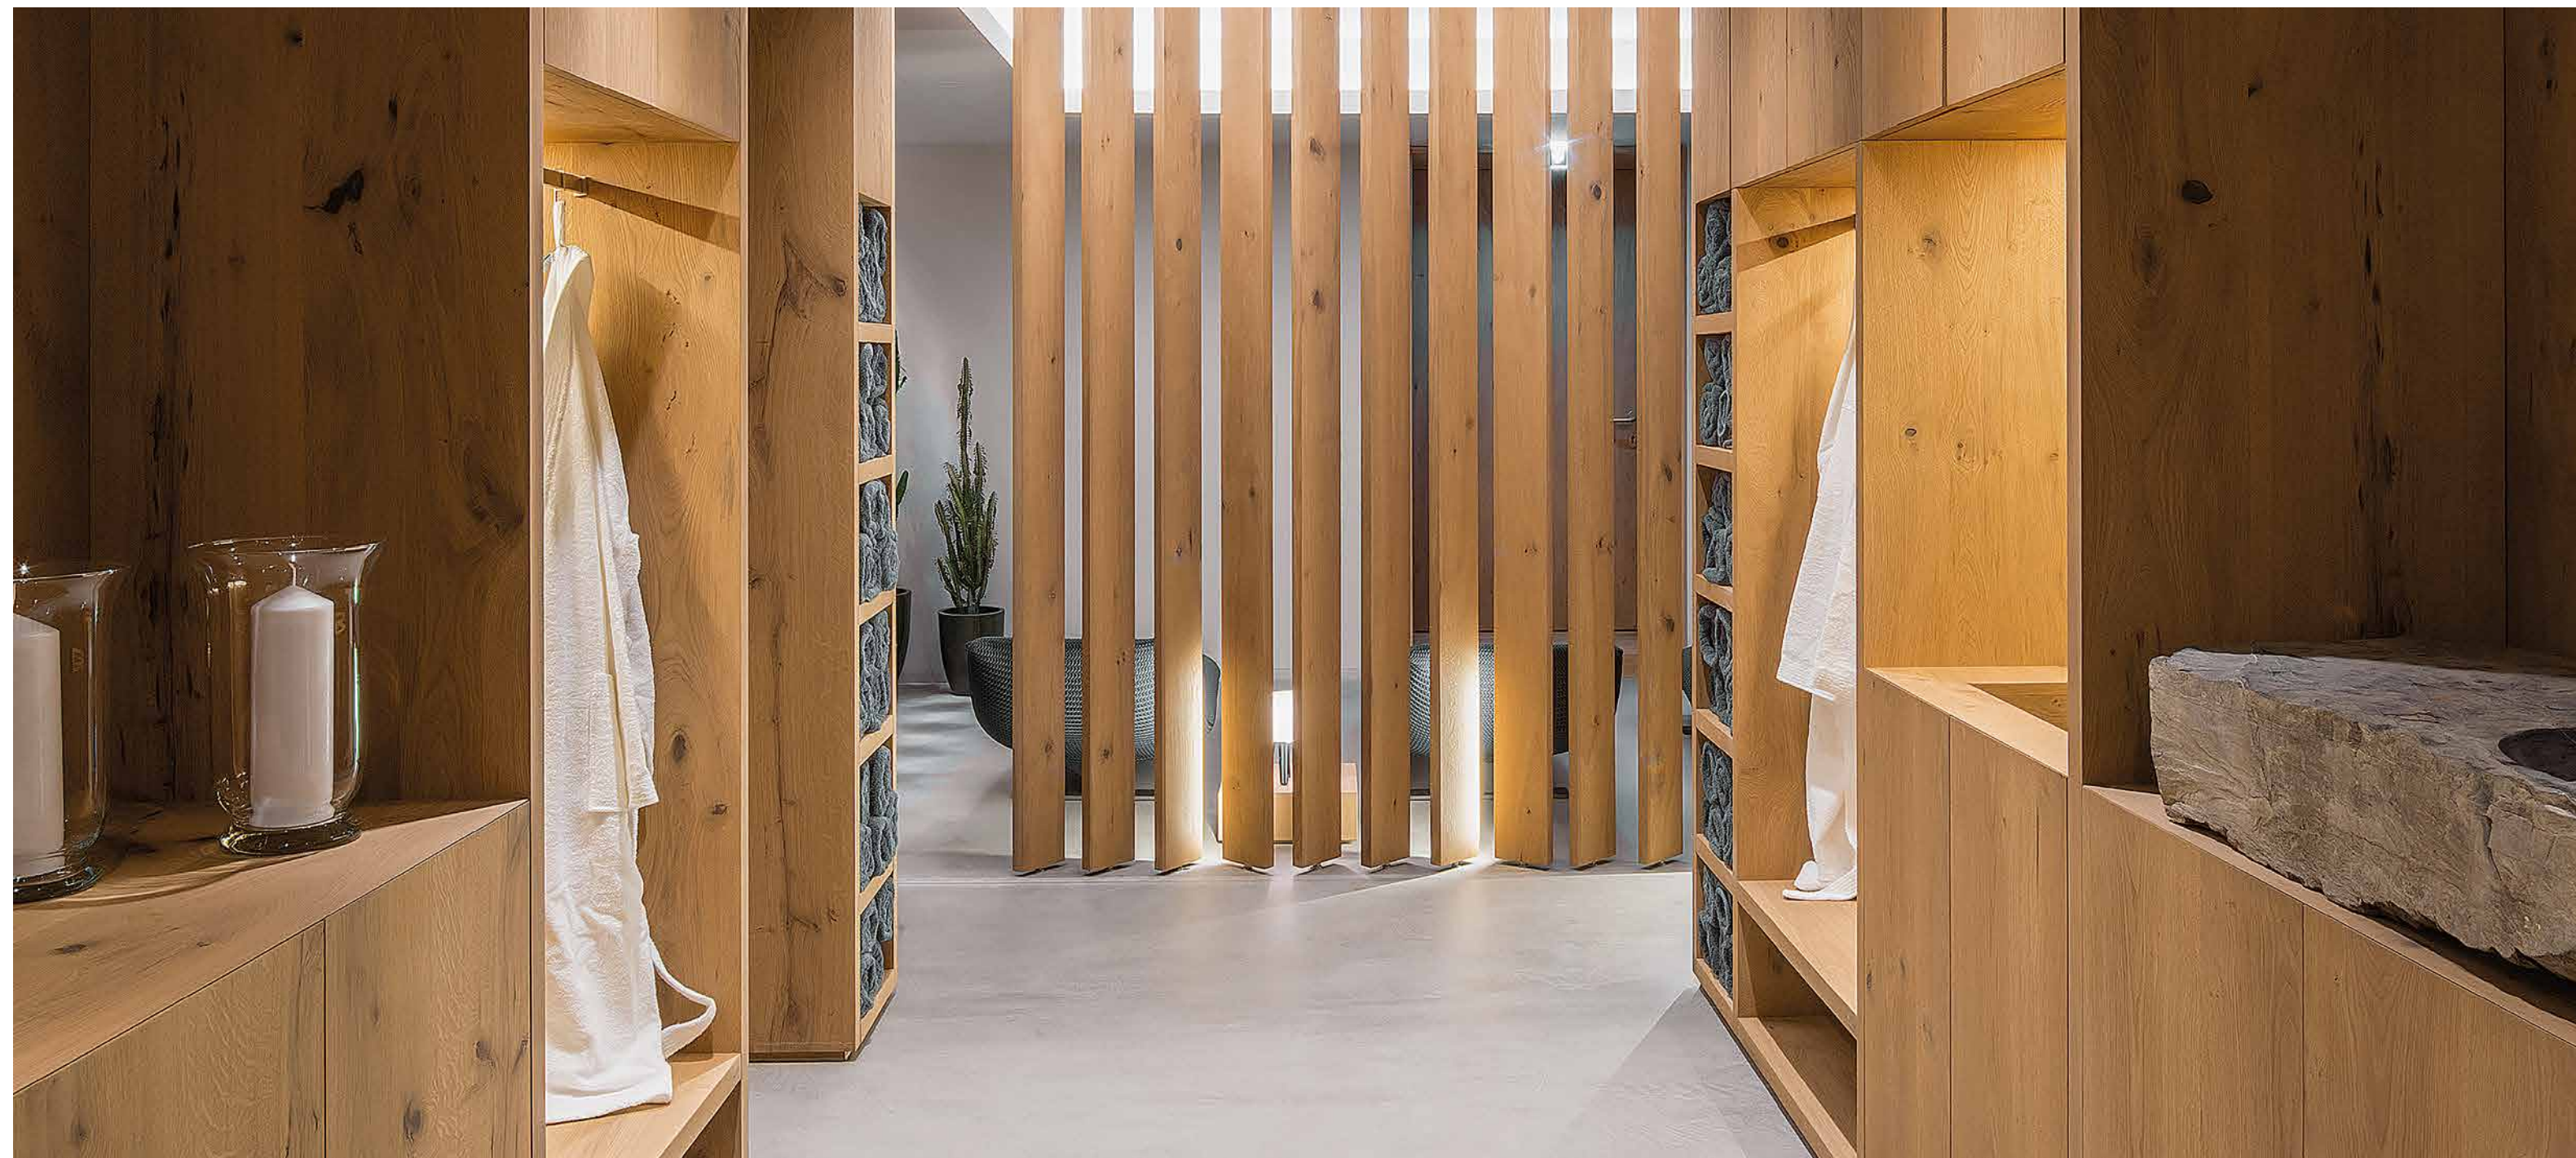

# Hotel Neue Post

2016. Holzgau, Austria  
Architect: [ATP sphere GmbH](#)

Microtopping®