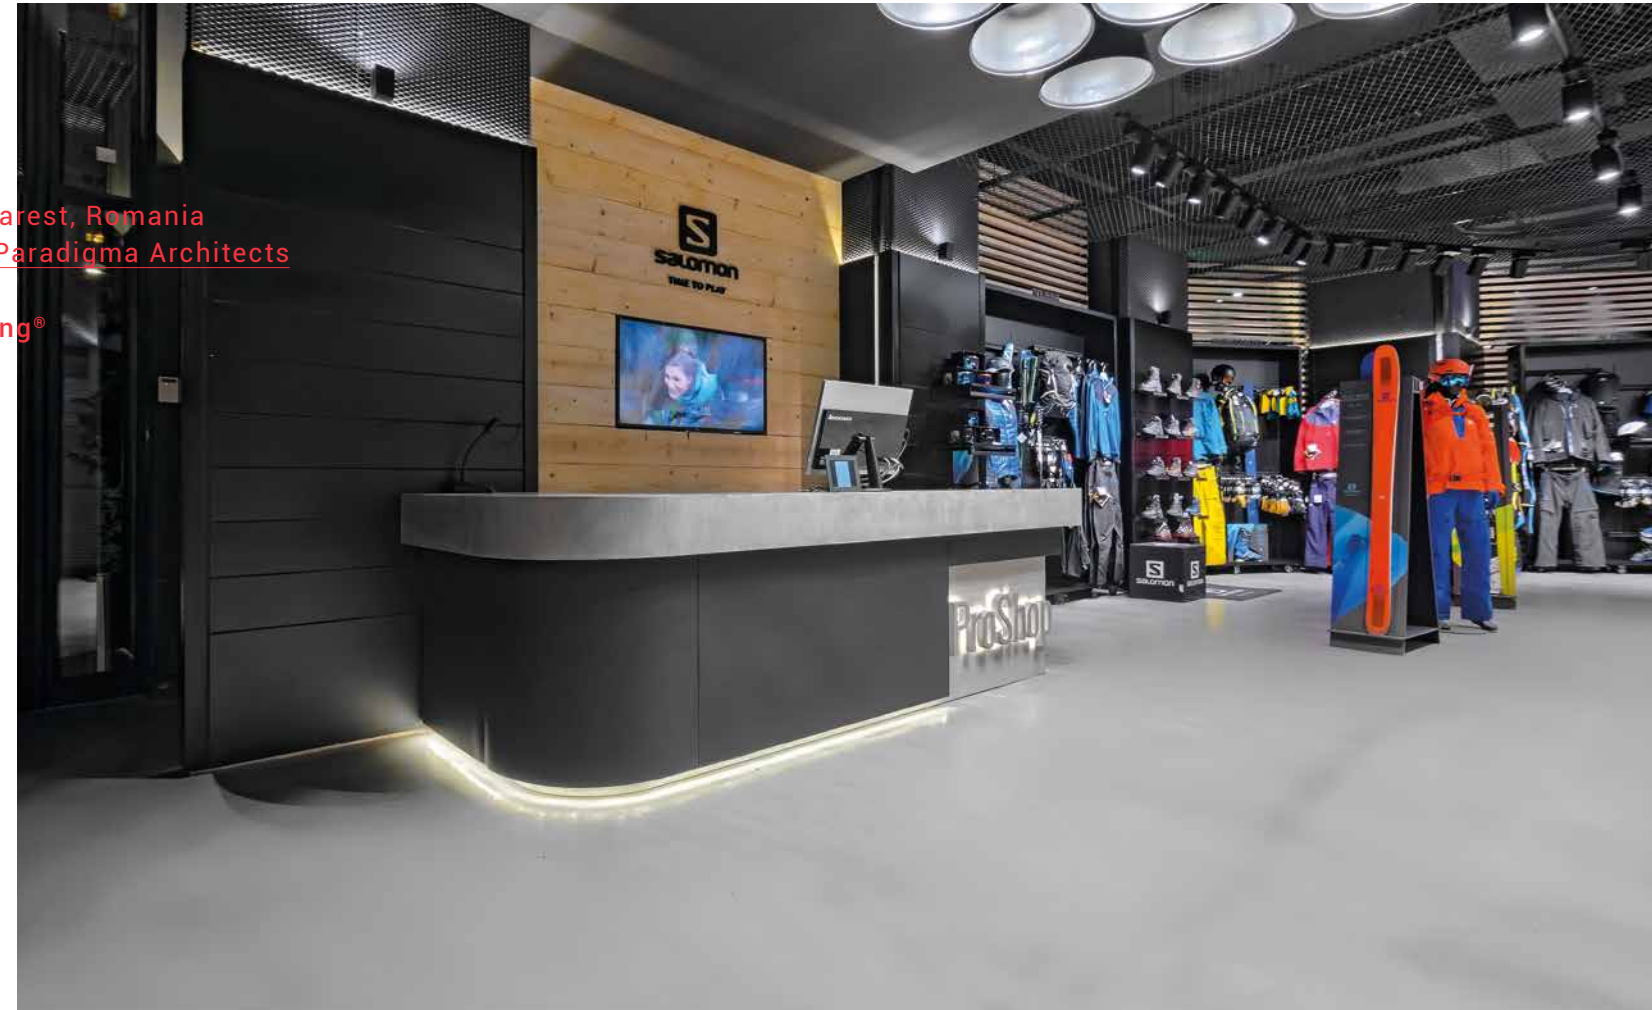

# Salomon Store

2017. Bucharest, Romania  
Architect: [Paradigma Architects](#)

Microtopping®