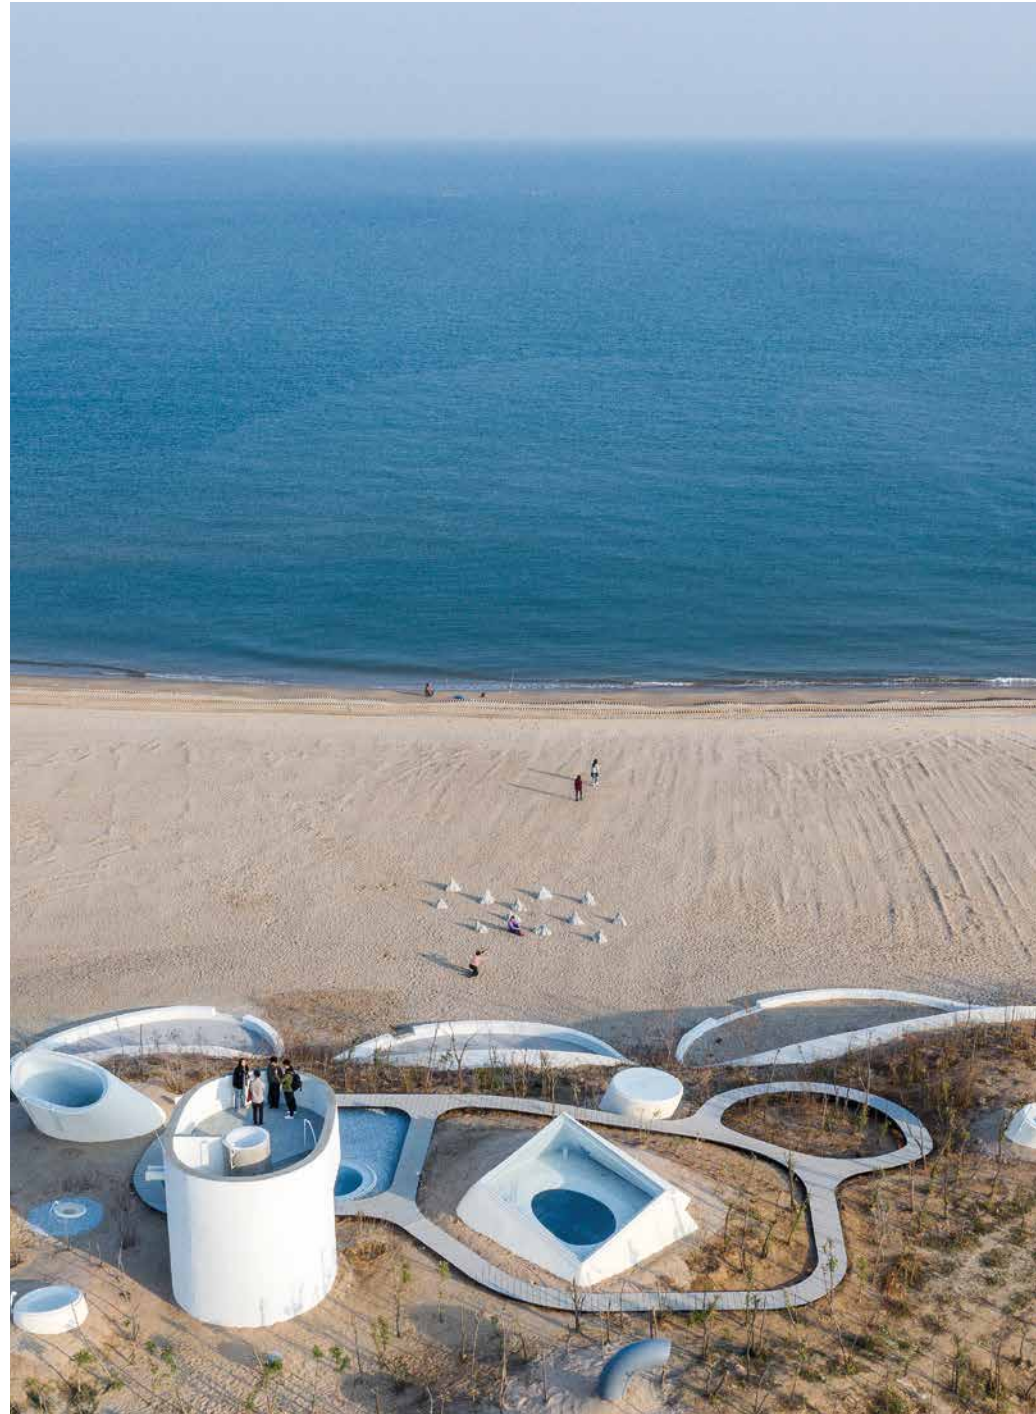

UCCA Dune Art Museum

2018. Qinhuangdao, China
Architect: [OPEN Architecture](#)
Operator: UCCA
Ph: [Wu Qingshan](#)

Lixio® Plus
Microtopping®