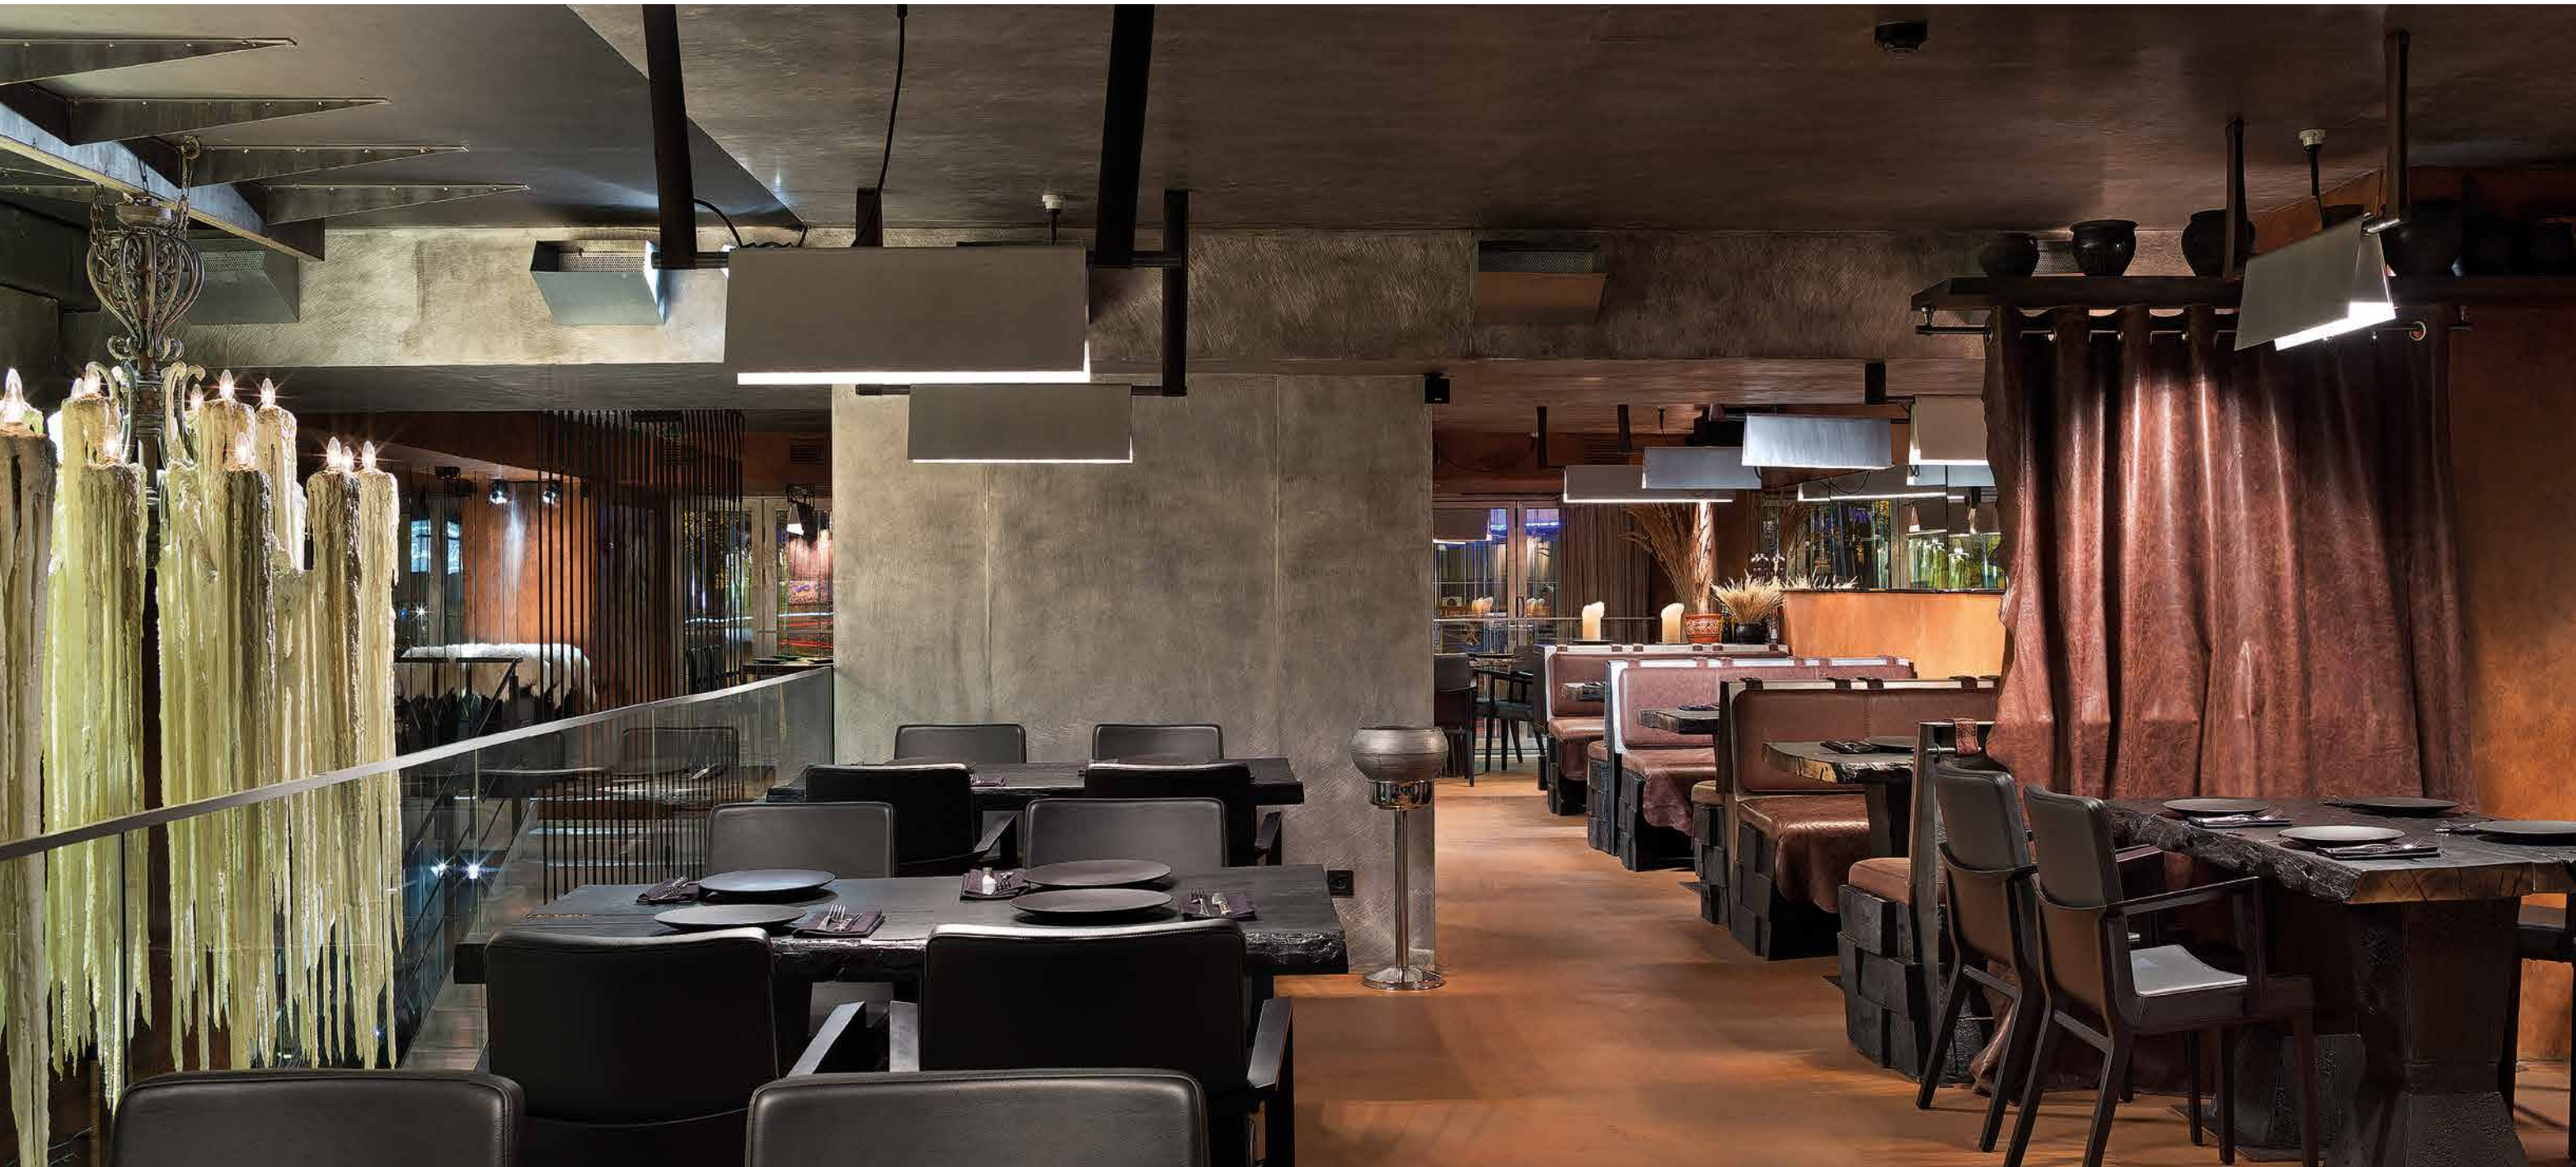

# Steakhouse in Kiev

2018. Kiev, Ukraine  
Architect: [Denis Belenko Studio](#)

Acid Stain