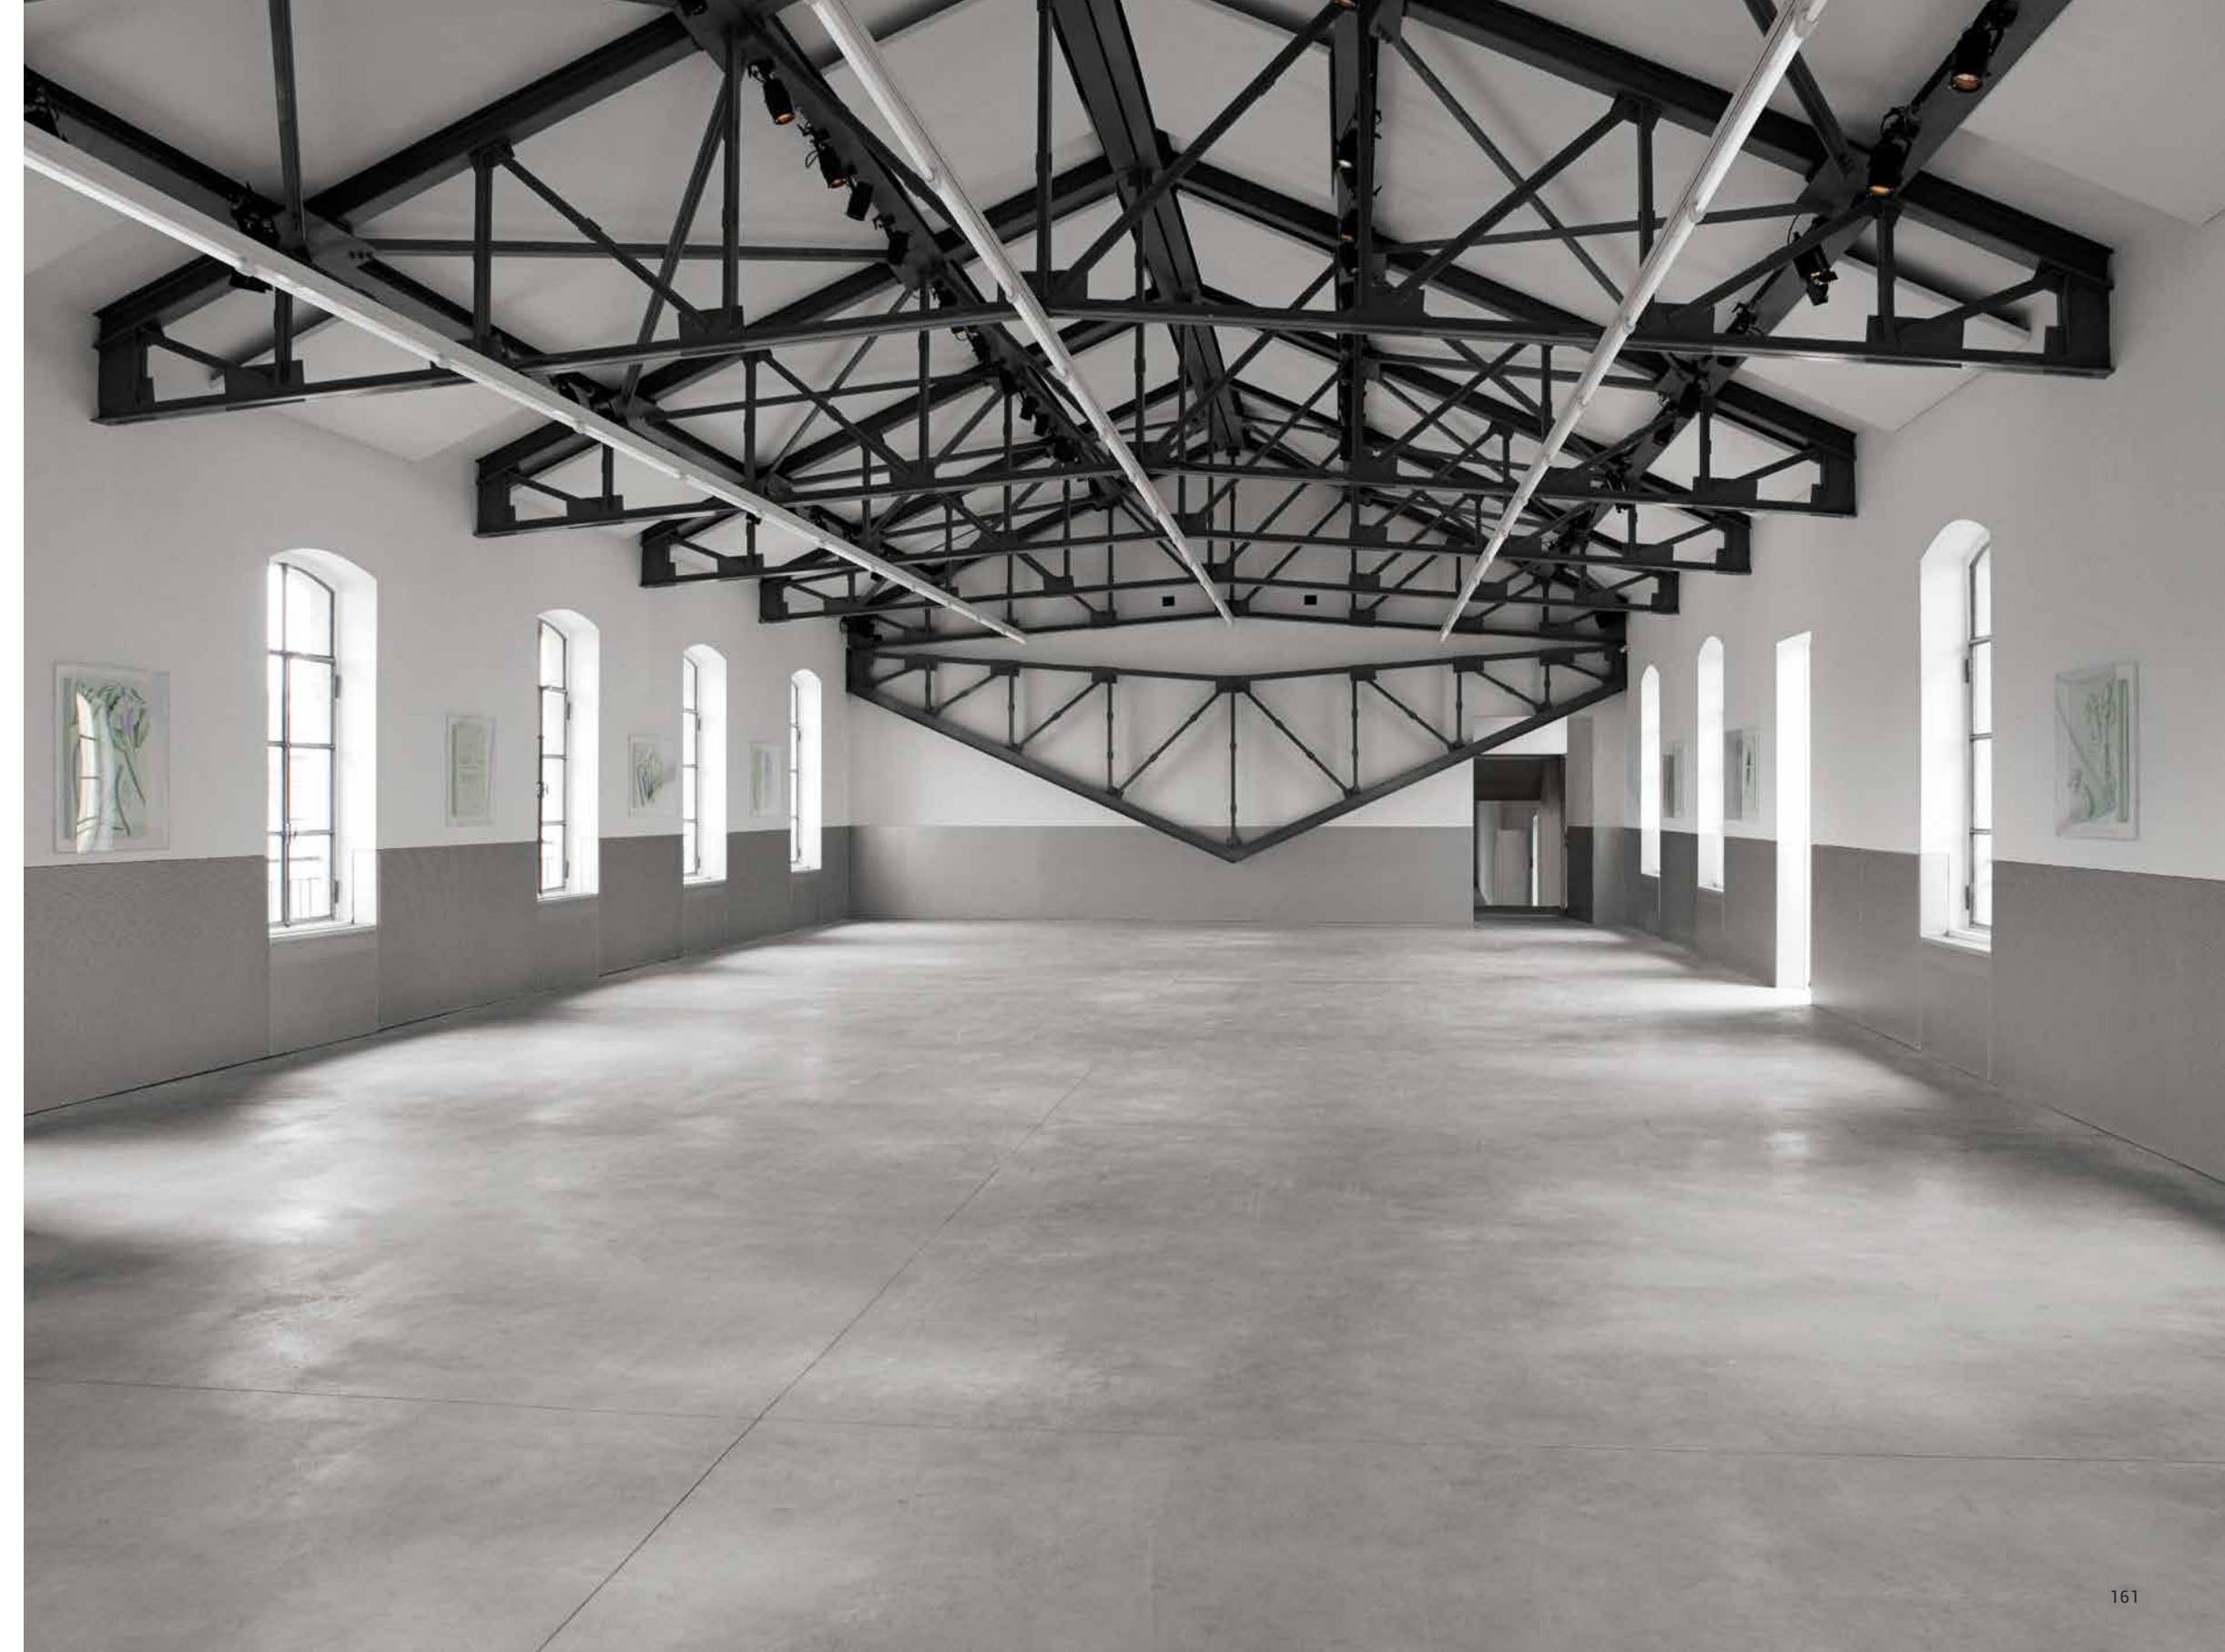

# Prada Foundation

2015. Milan, Italy  
Architect: [OMA Architect studio](#)

Nuvolato Architop®