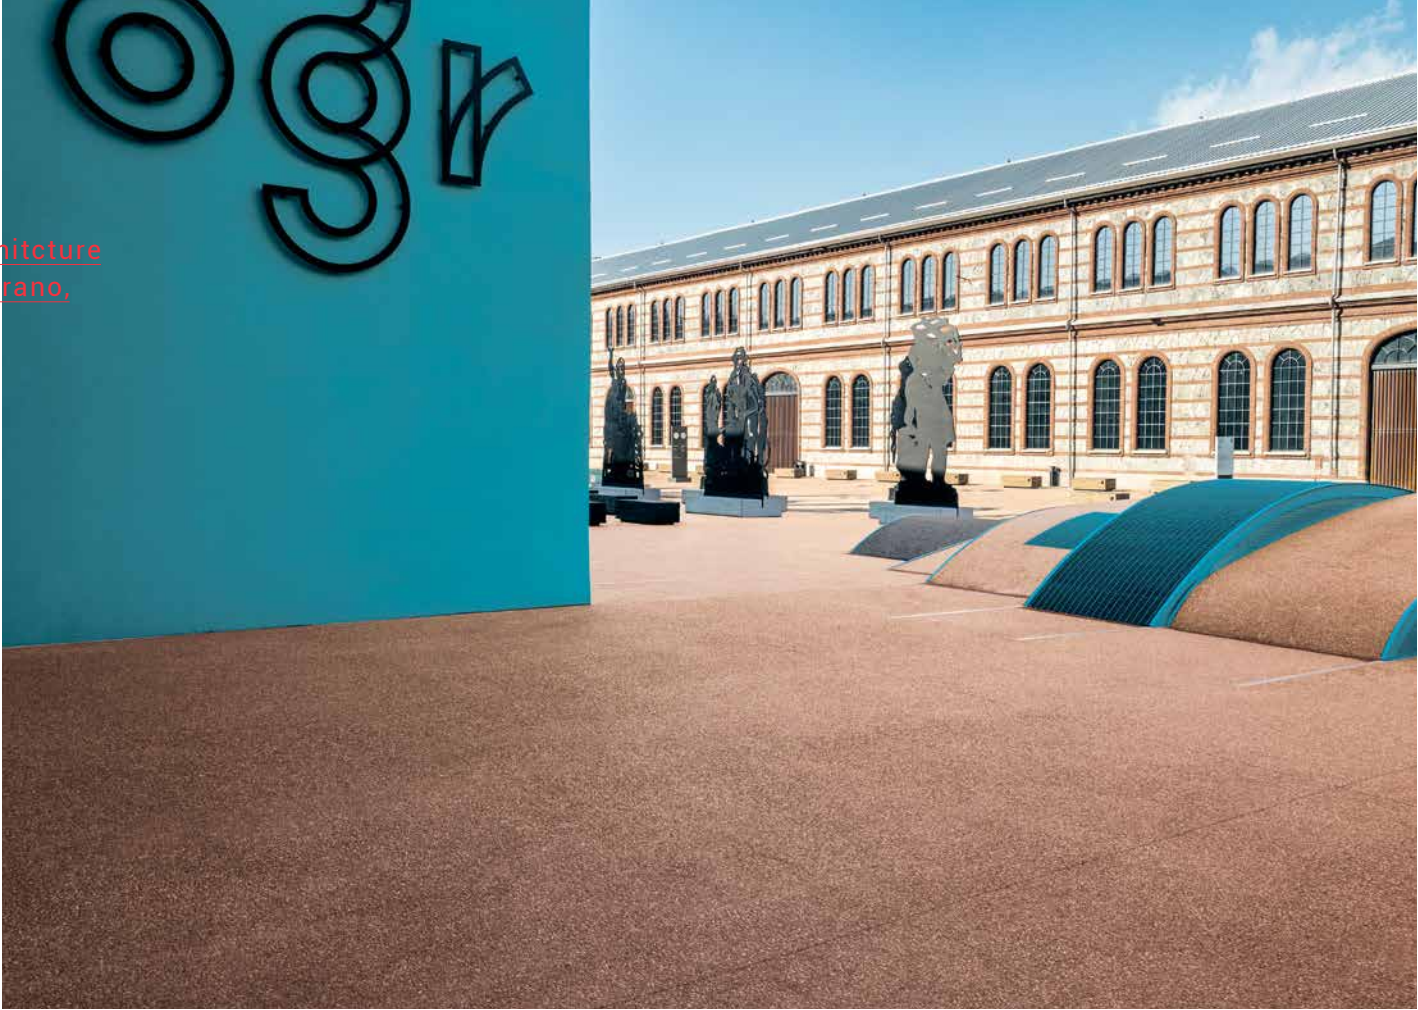

OGR

2017. Torino, Italy
Architects: [For Engineering Architecture](#)
[Roberto Mancini](#), [Valeria Sclaverano](#),
[Corrado Vaschetti](#)

Sassoitalia®