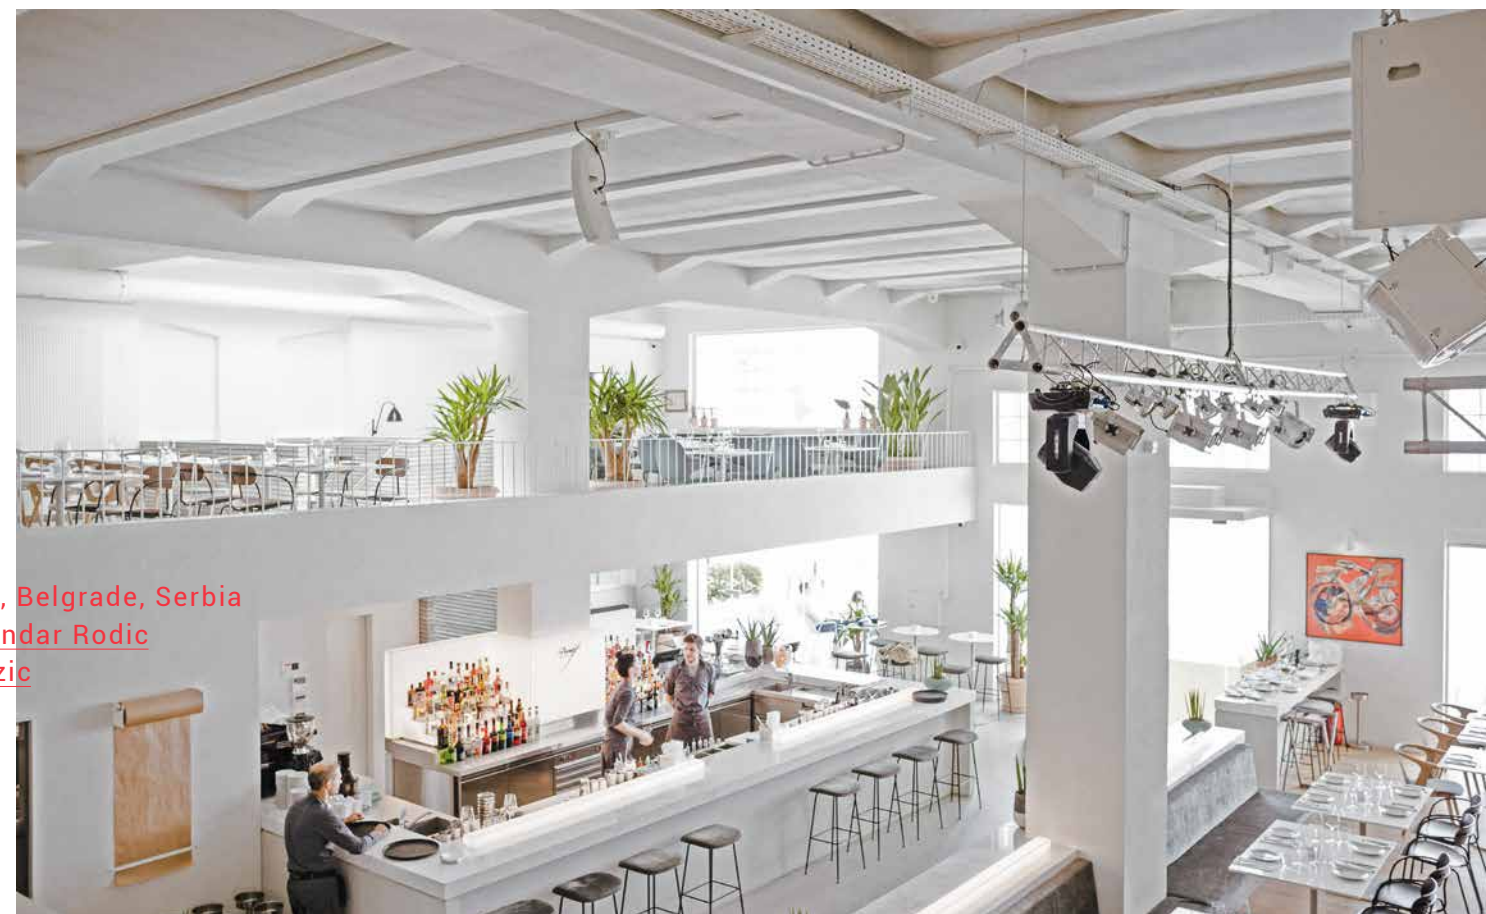

Fishzelenis Restaurant

2018. Beton Hala, Belgrade, Serbia
Architect: Aleksandar Rodic
Ph: [Jovana Rakezic](#)

Microtopping®

104