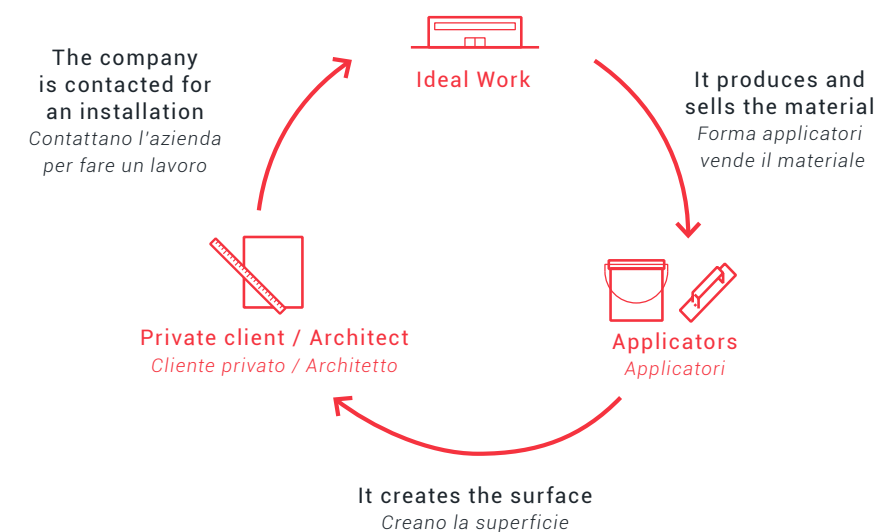

# B+B Office

2016. Treviso, Italy  
Architects: B+B Associati

Nuvolato Architop®

Company  
Profile

- p. 212 **Ideal Work's virtuous circle**  
*Il circolo virtuoso di Ideal Work*
- p. 214 **Our story**  
*La nostra storia*
- p. 216 **Towards new Countries**  
*Verso nuovi paesi*
- p. 218 **A long history of training courses**  
*Una lunga tradizione di corsi e formazione*
- p. 220 **Not only clients.. partners as well!**  
*Non solo clienti... ma partner!*
- p. 222 **The founders**  
*I soci fondatori*
- p. 224 **Team**  
*Il Team*

## Ideal Work's virtuous circle

Il circolo virtuoso di Ideal Work

**EN** – Ideal Work has a unique approach to the market, based on collaboration and mutual consultation with its partners. Complimented by a network of well-trained and highly qualified specialist contractors, the company values training, updating and consultancy as essential elements for an excellent outcome. This virtuous circle leads to the creation of innovative products and guarantees qualified installation along with the ability to satisfy every client's needs, customising their space to their own taste.