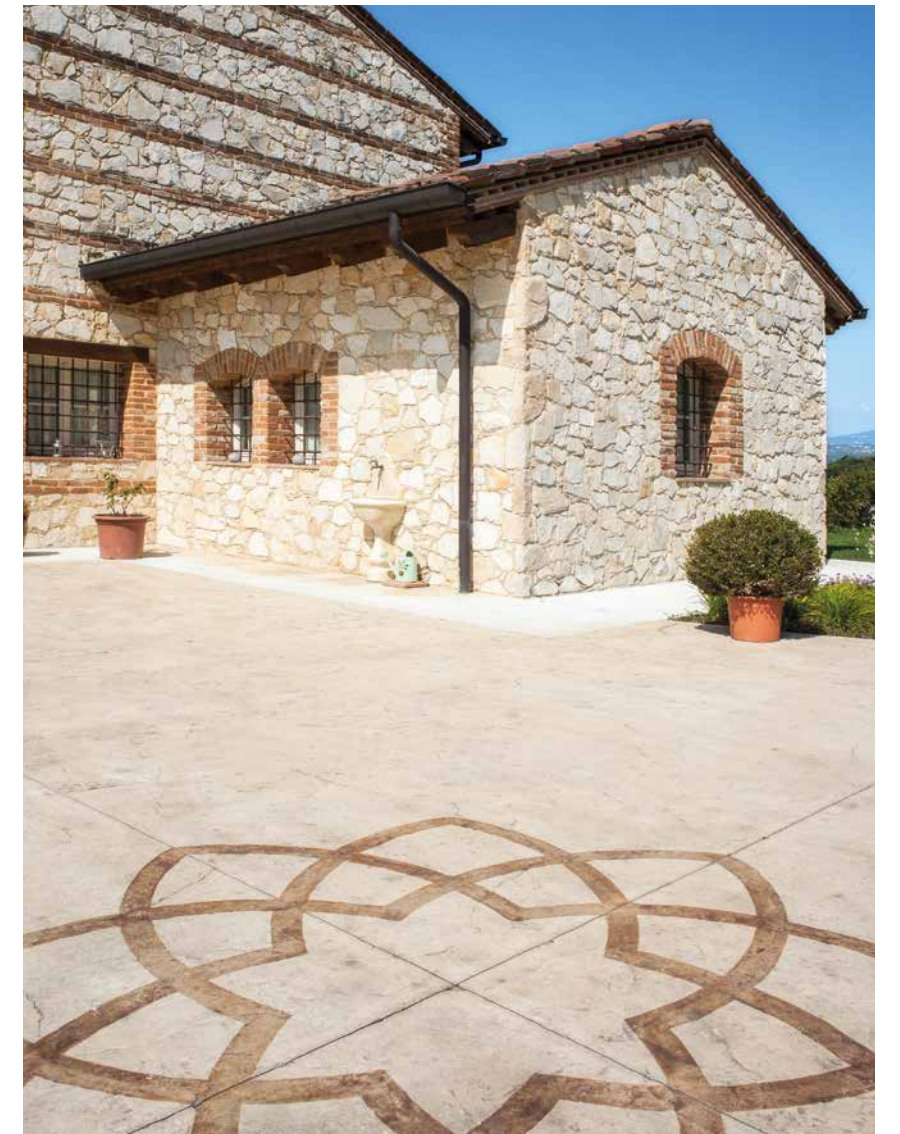

# Private Villa

2018. Emilia Romagna, Italy

Stamped Concrete  
Sassoitalia®