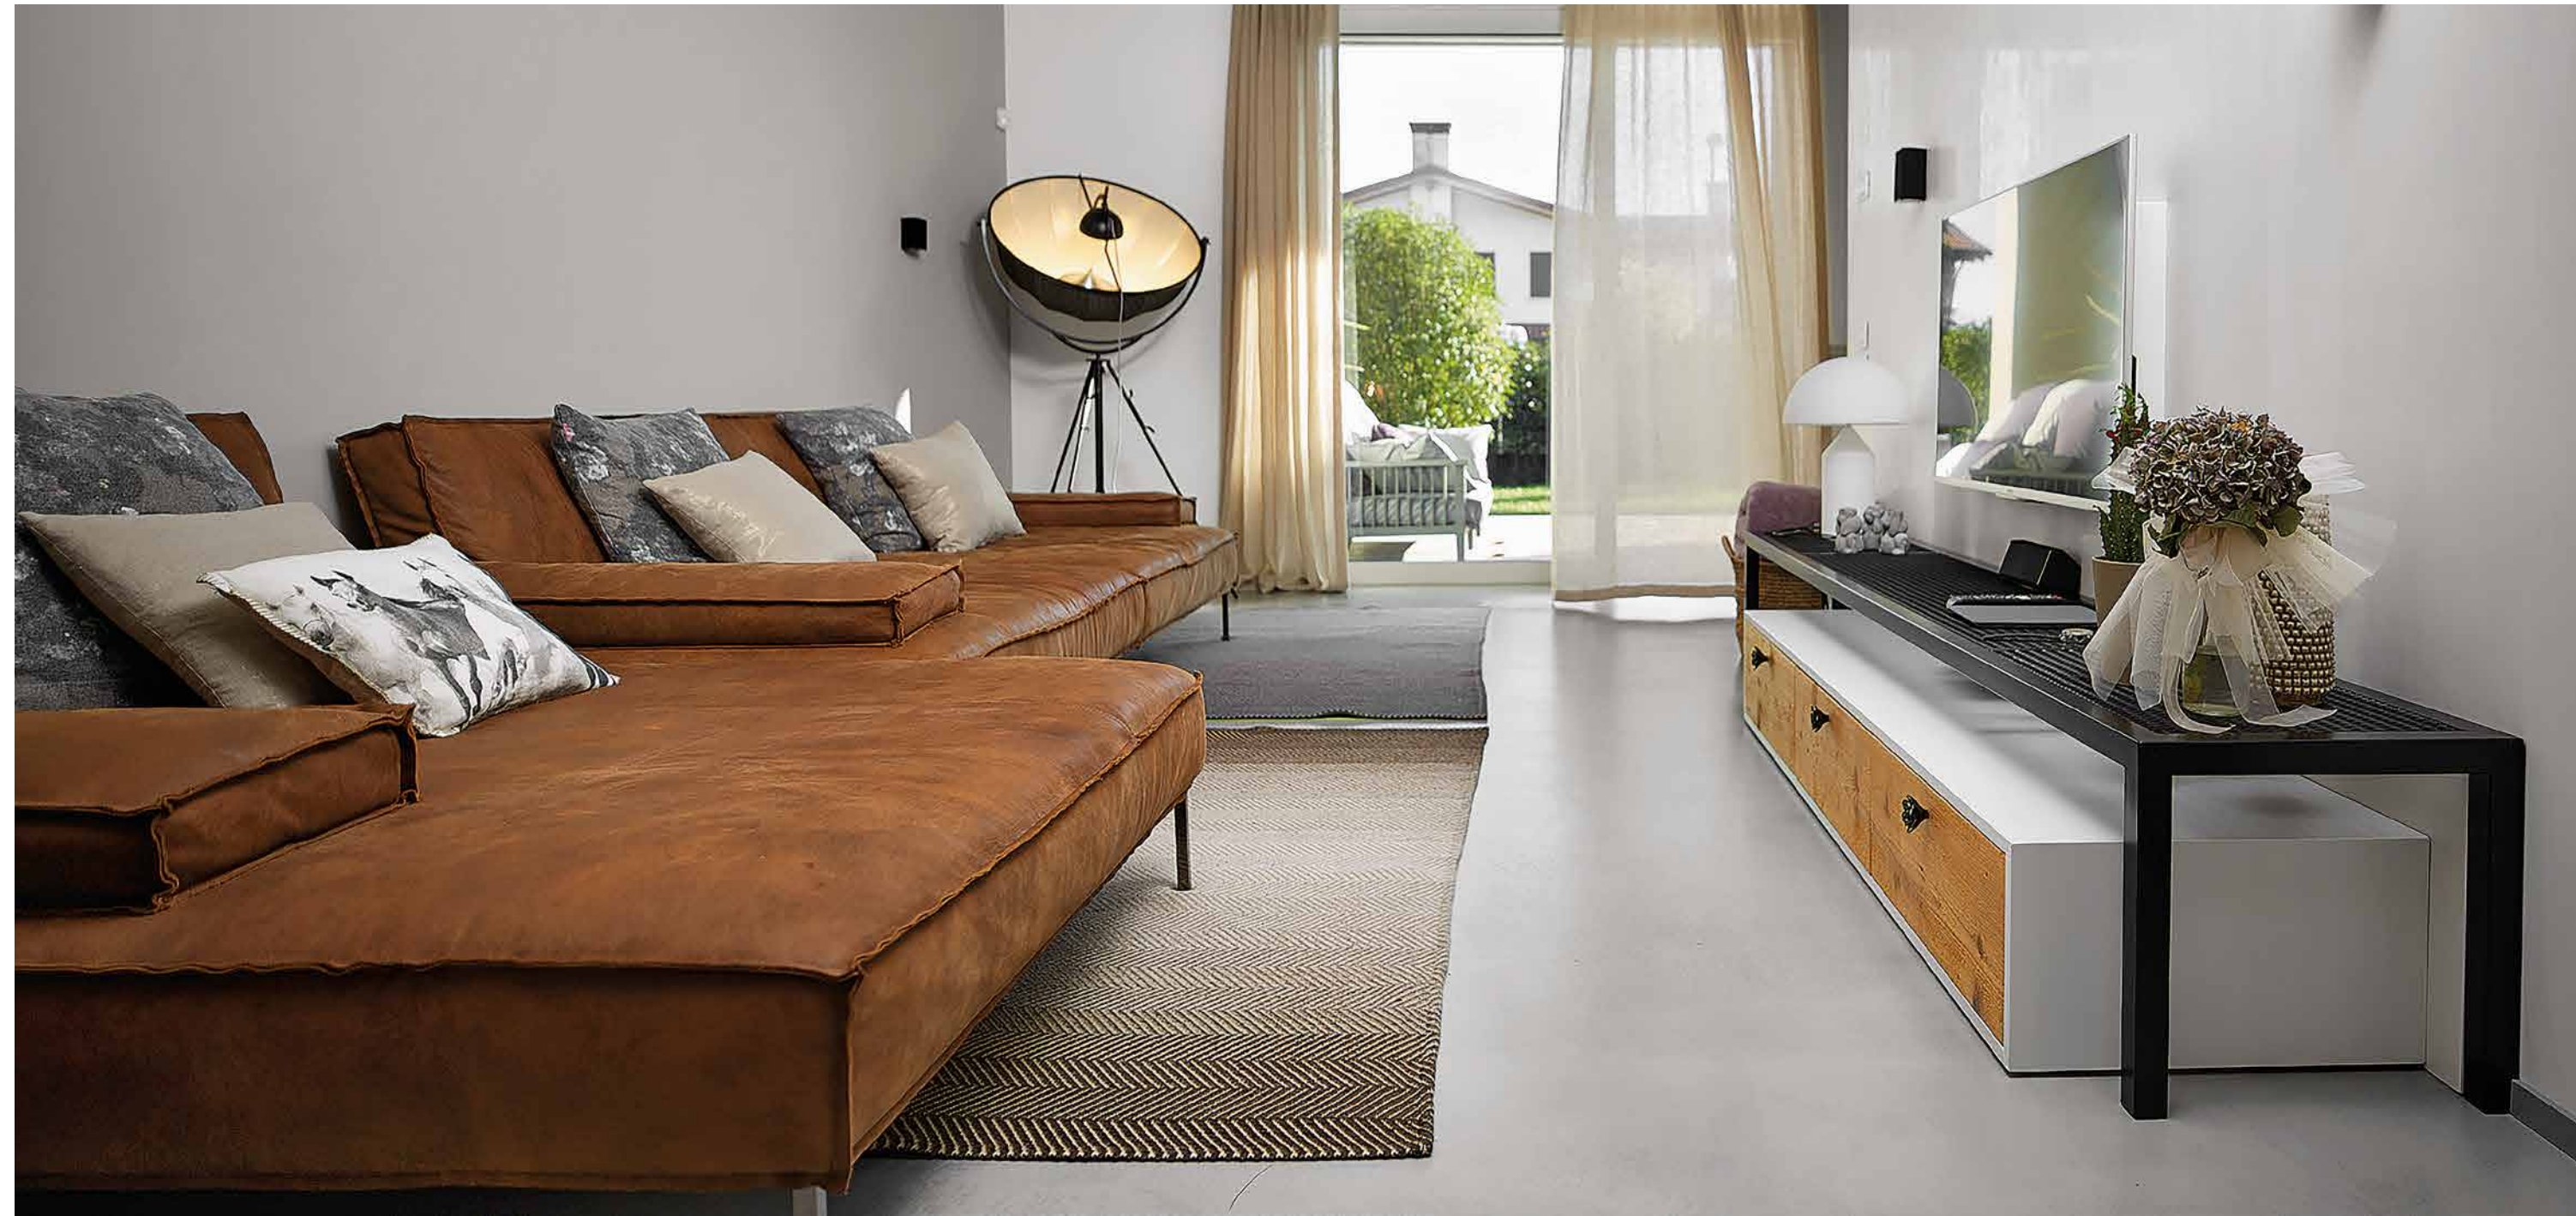

Private Villa

2015. North of Italy
Designer: [Paola Aceti](#)

Microtopping®