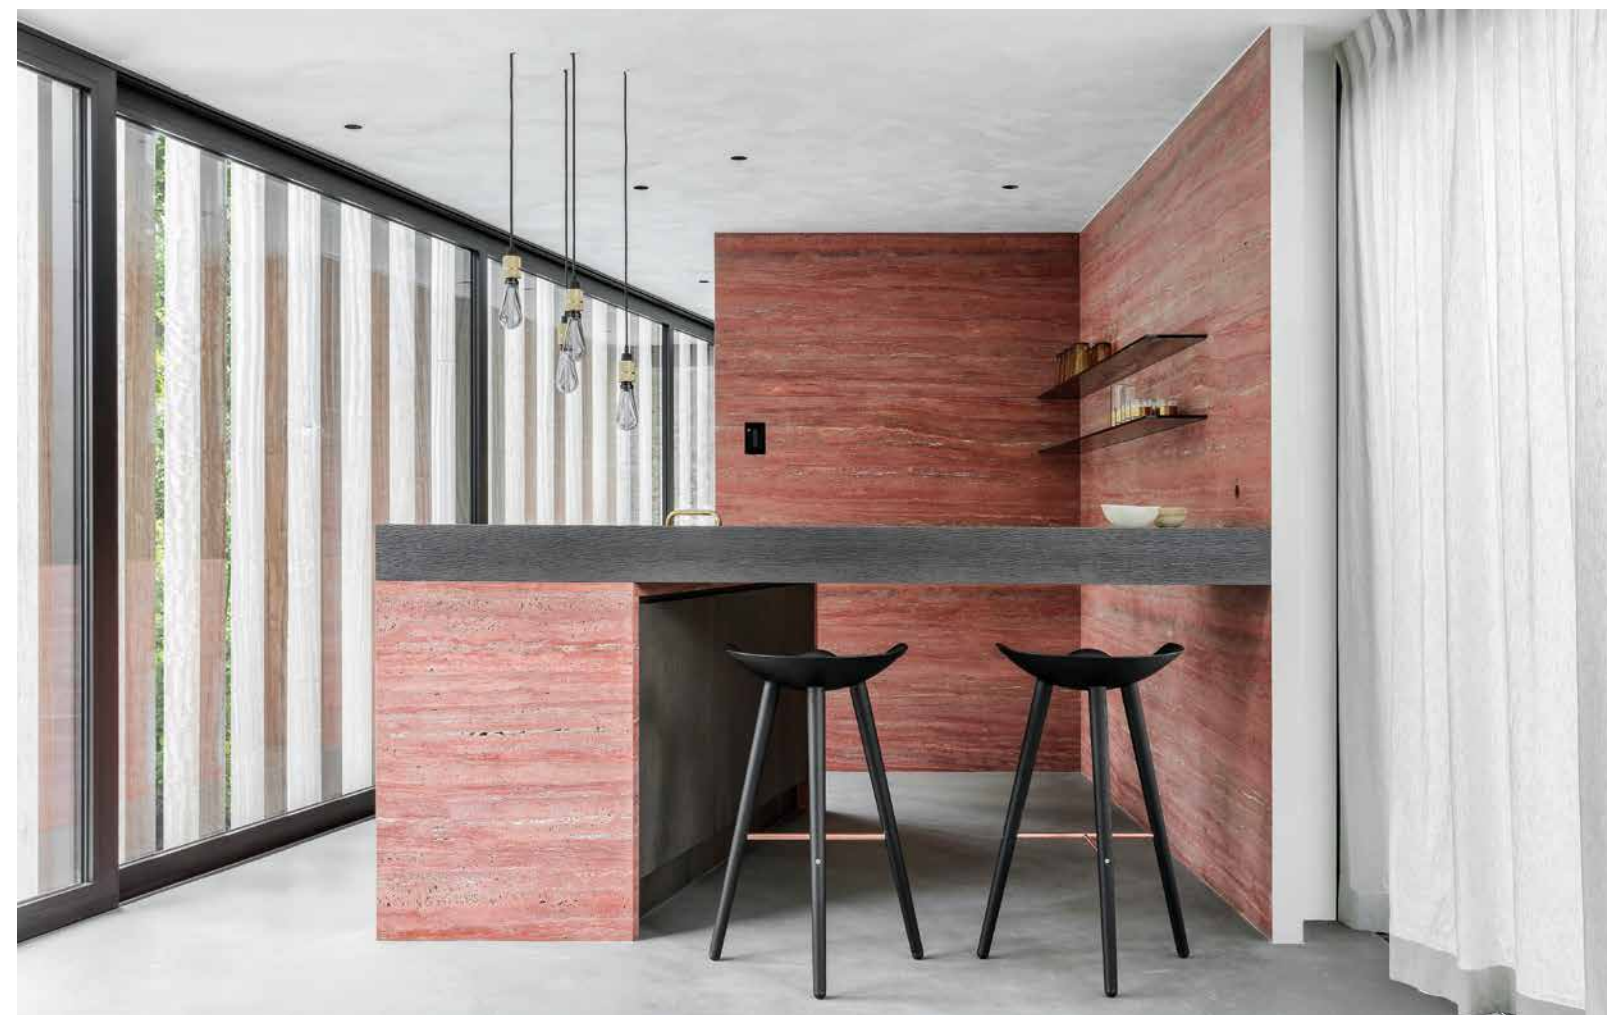

# Korean traditional house

2019. Seoul, Korea  
Architect: [Z-Lab](#)  
Ph: [Texture on Texture](#)

Microtopping®

# Steakhouse in Kiev

2018. Kiev, Ukraine  
Architect: [Denis Belenko Studio](#)

Acid Stain