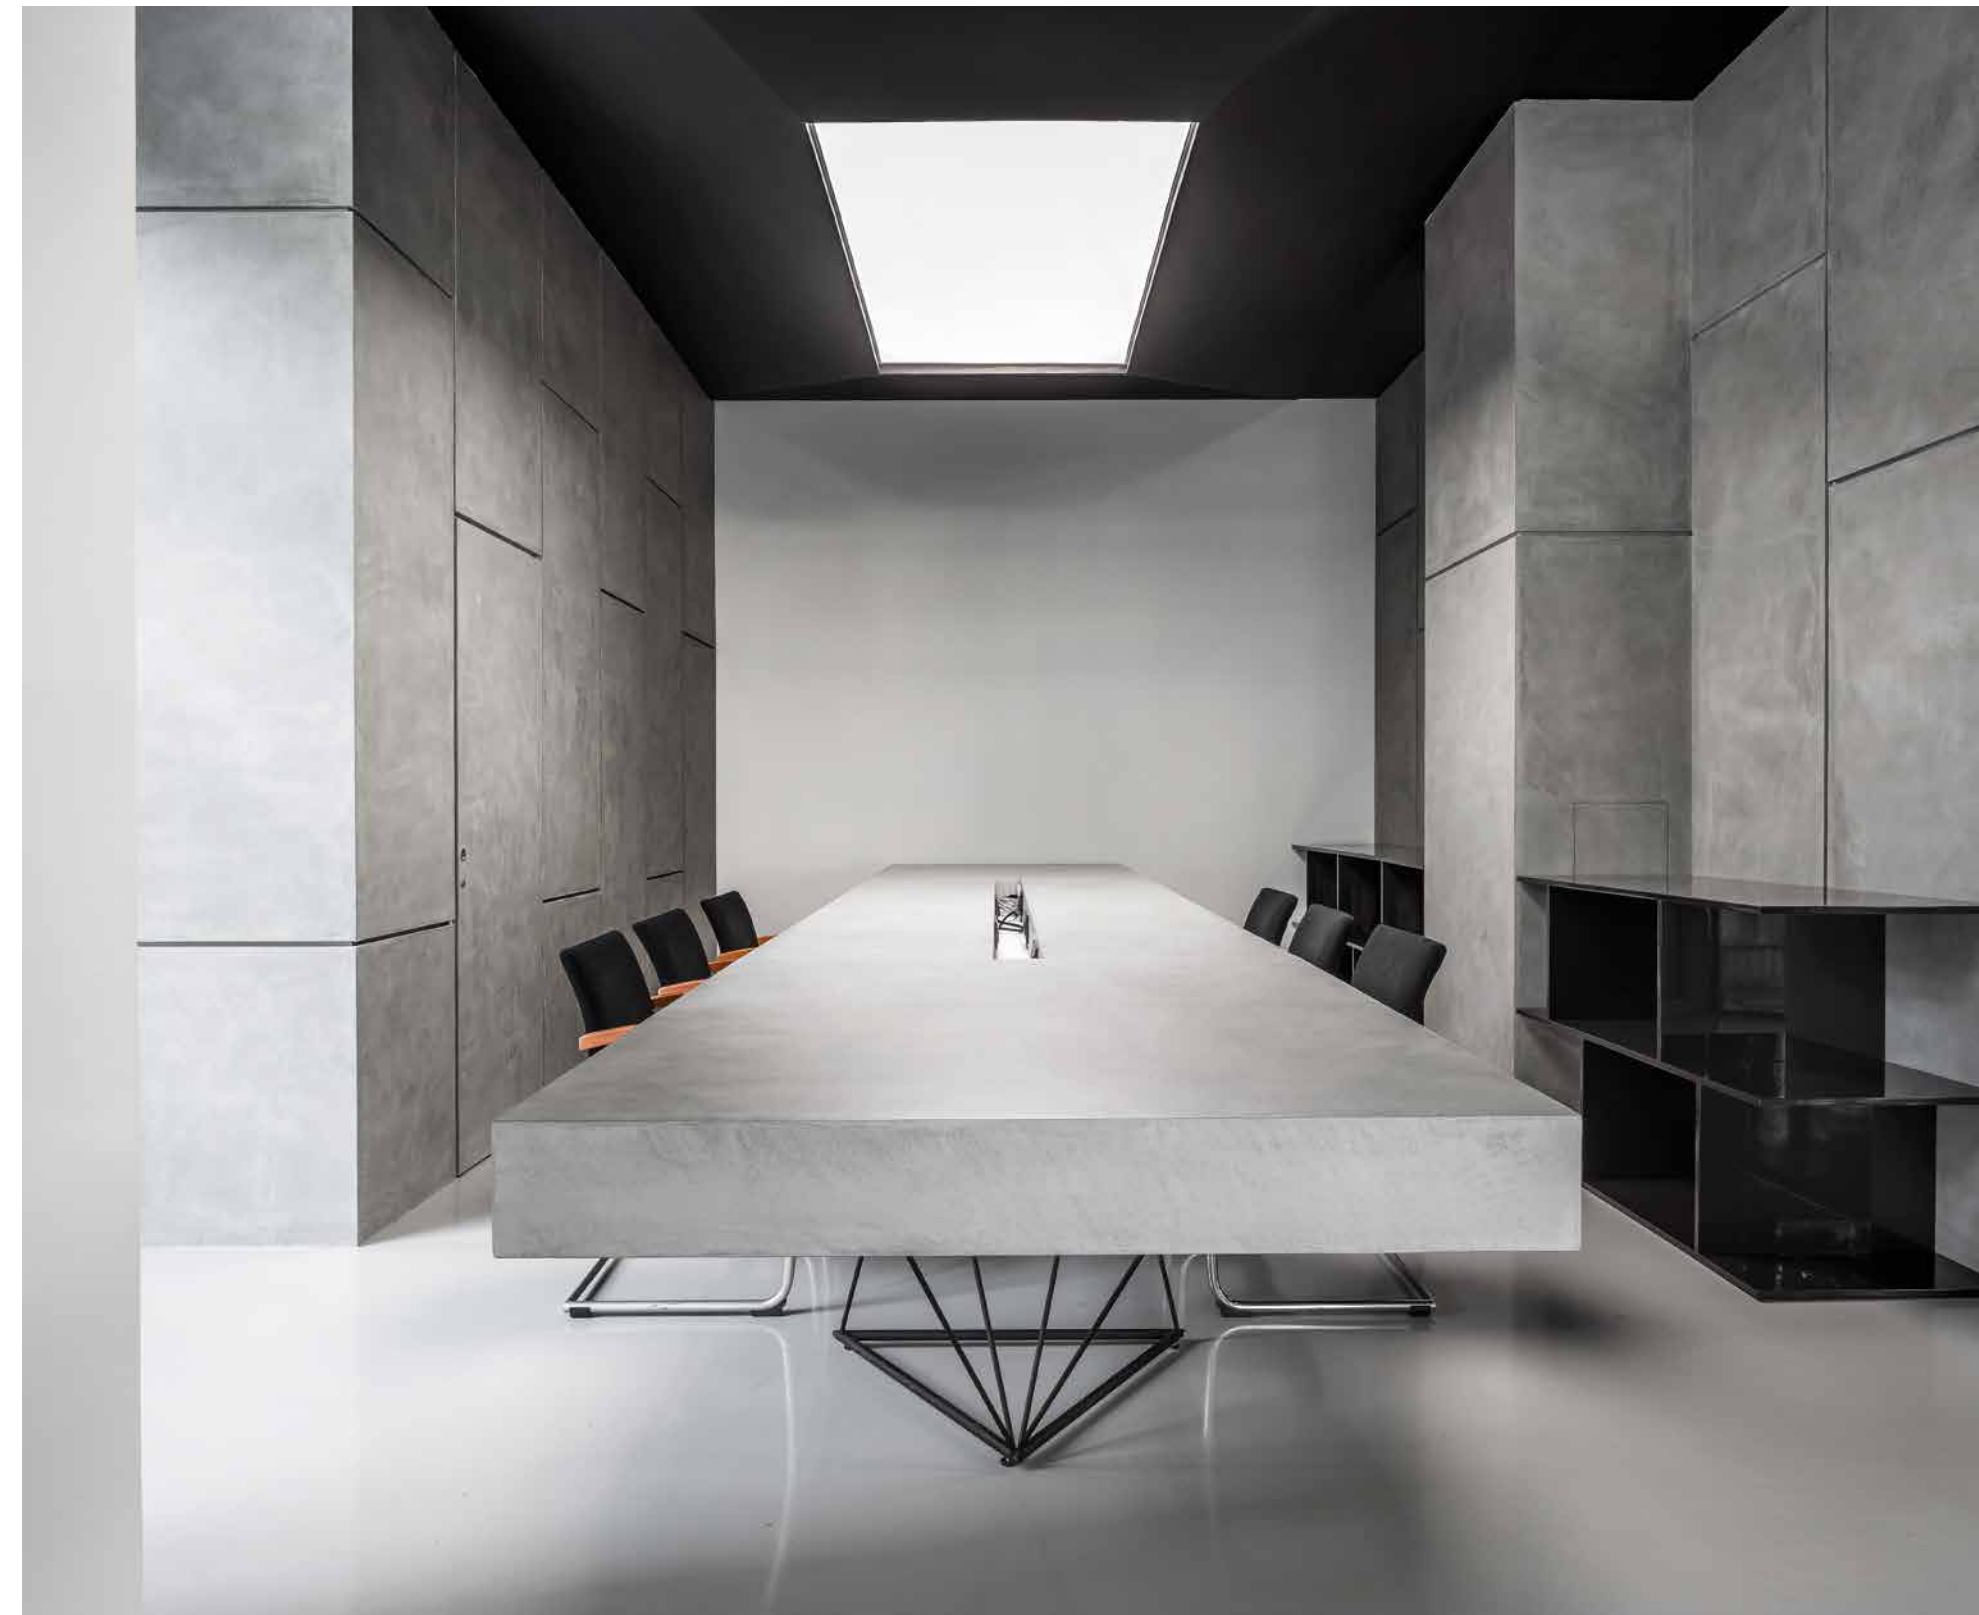

# Schüco Showroom

2015. Bucharest, Romania  
Architects: Mânelucru, Dorin Stefan Adam,  
Madaina Iftimi

Microtopping®