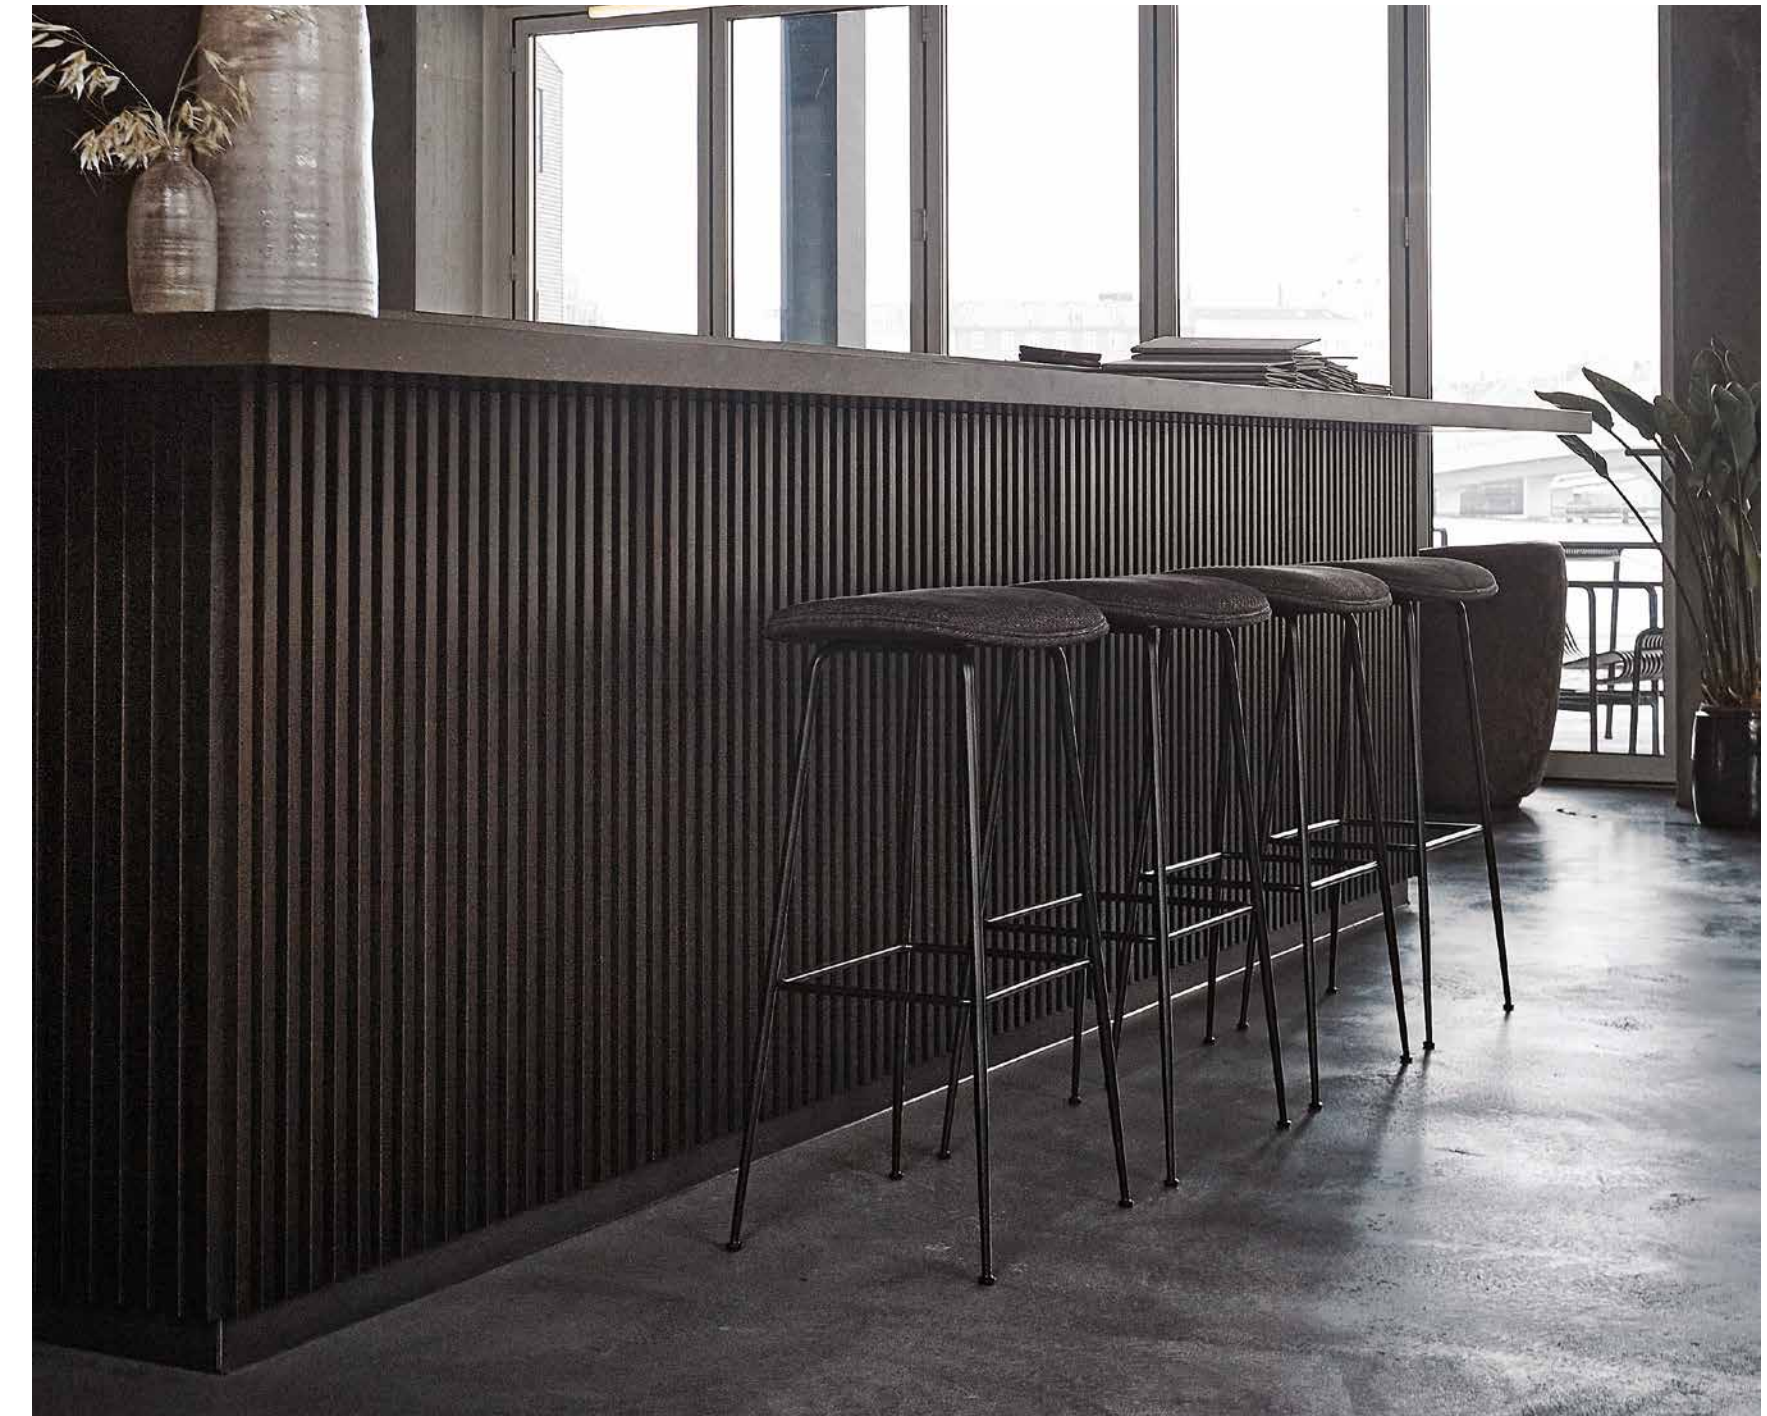

Nærvær Restaurant

2017. Copenhagen, Denmark
Architect: [Norm Architects](#)

Nuvolato Architop®