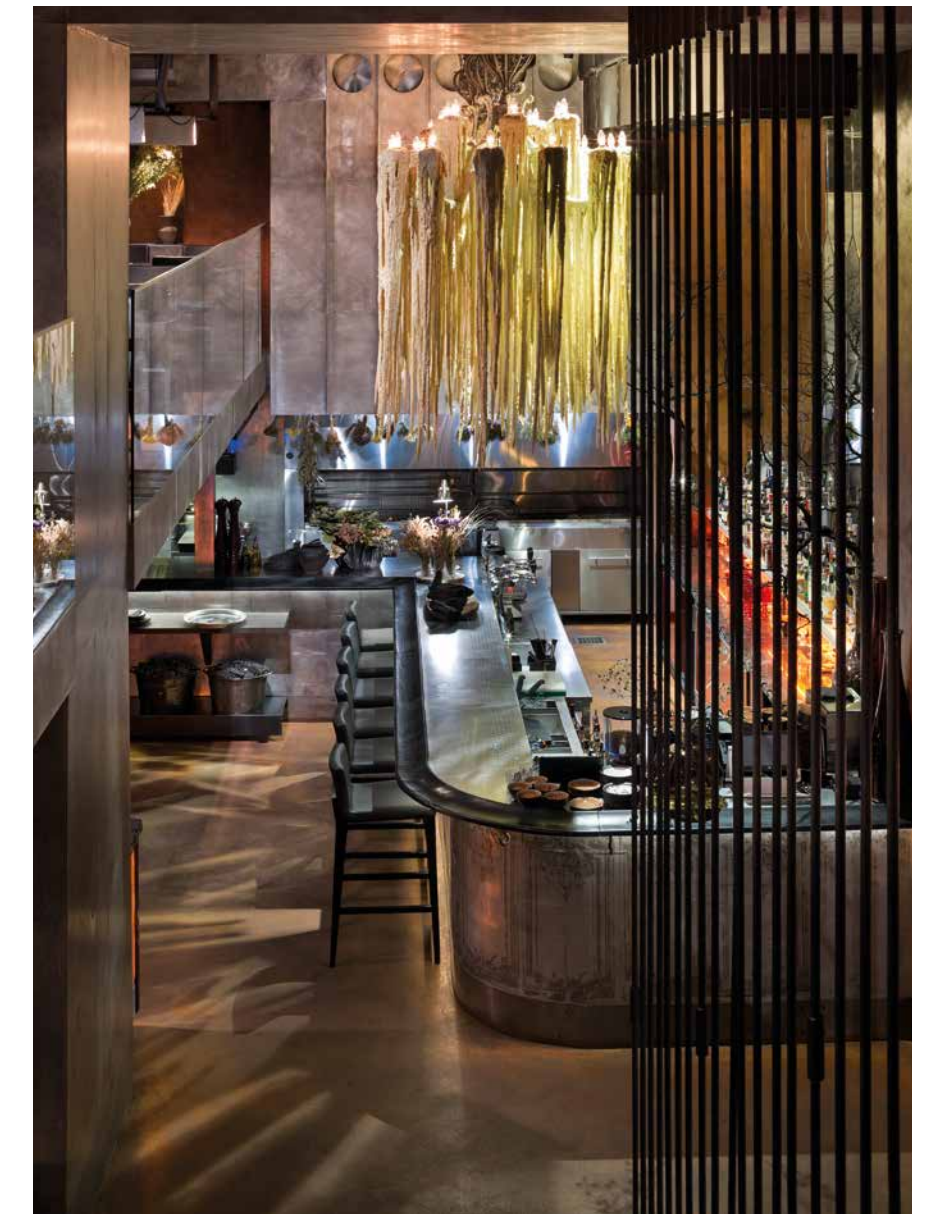

# Steakhouse in Kiev

2018. Kiev, Ukraine  
Architect: [Denis Belenko Studio](#)

Acid Stain